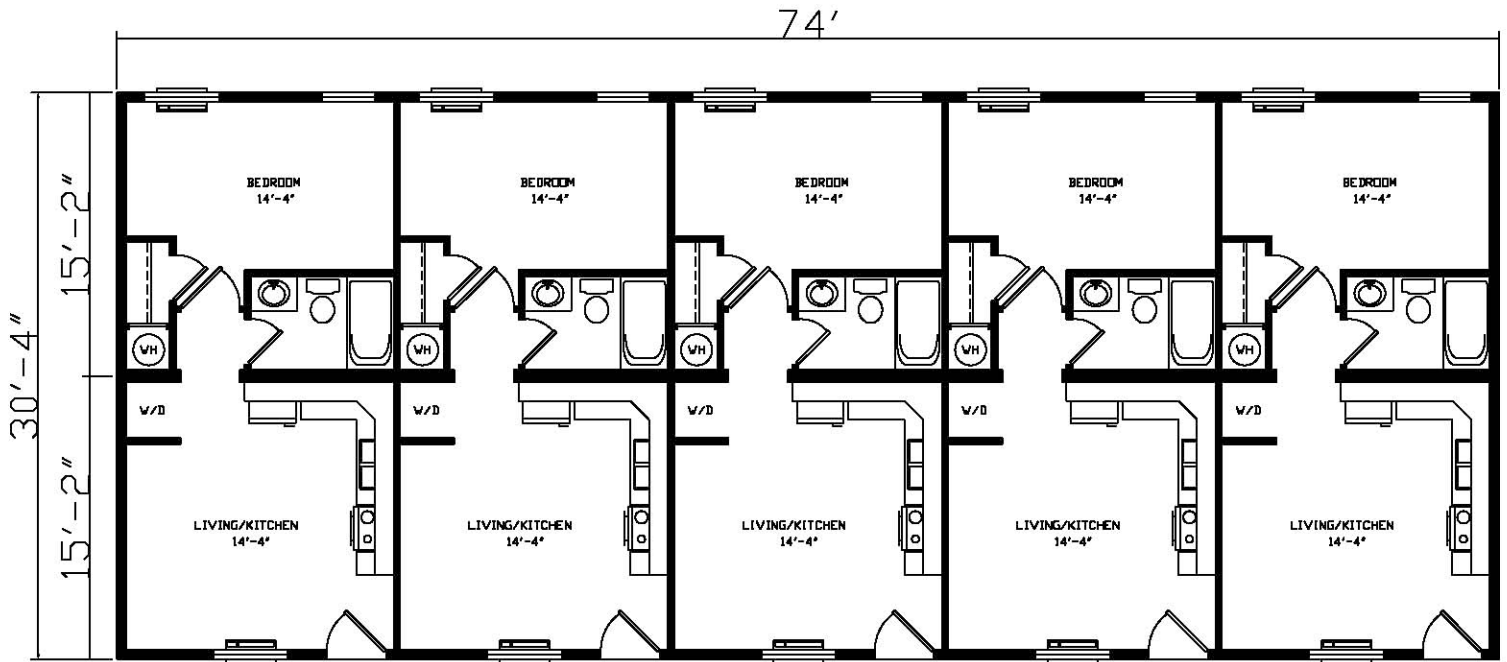

MAGNOLIA HOMES
32 WIDE DOUBLE SECTION
APARTMENTS/MAN CAMPS

MODEL # AMC3274

MODEL # AMC3260