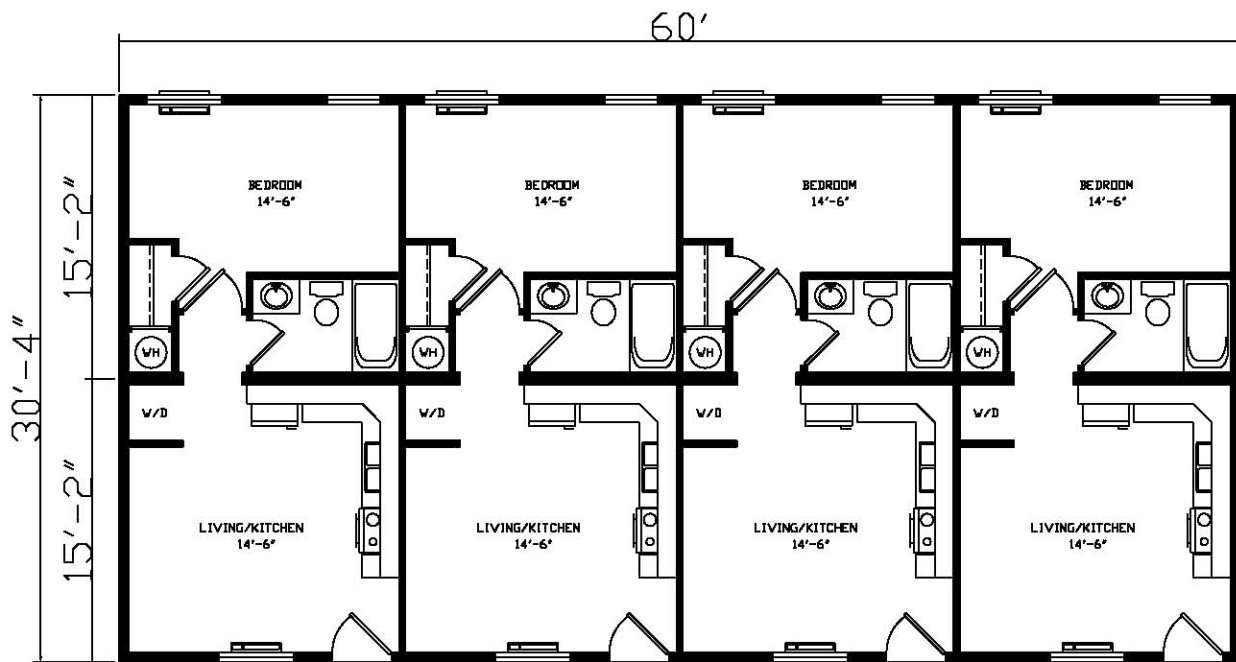

MAGNOLIA HOMES
32 WIDE DOUBLE SECTION
APARTMENTS/MAN CAMPS

MODEL # AMC3274

MODEL # AMC3260